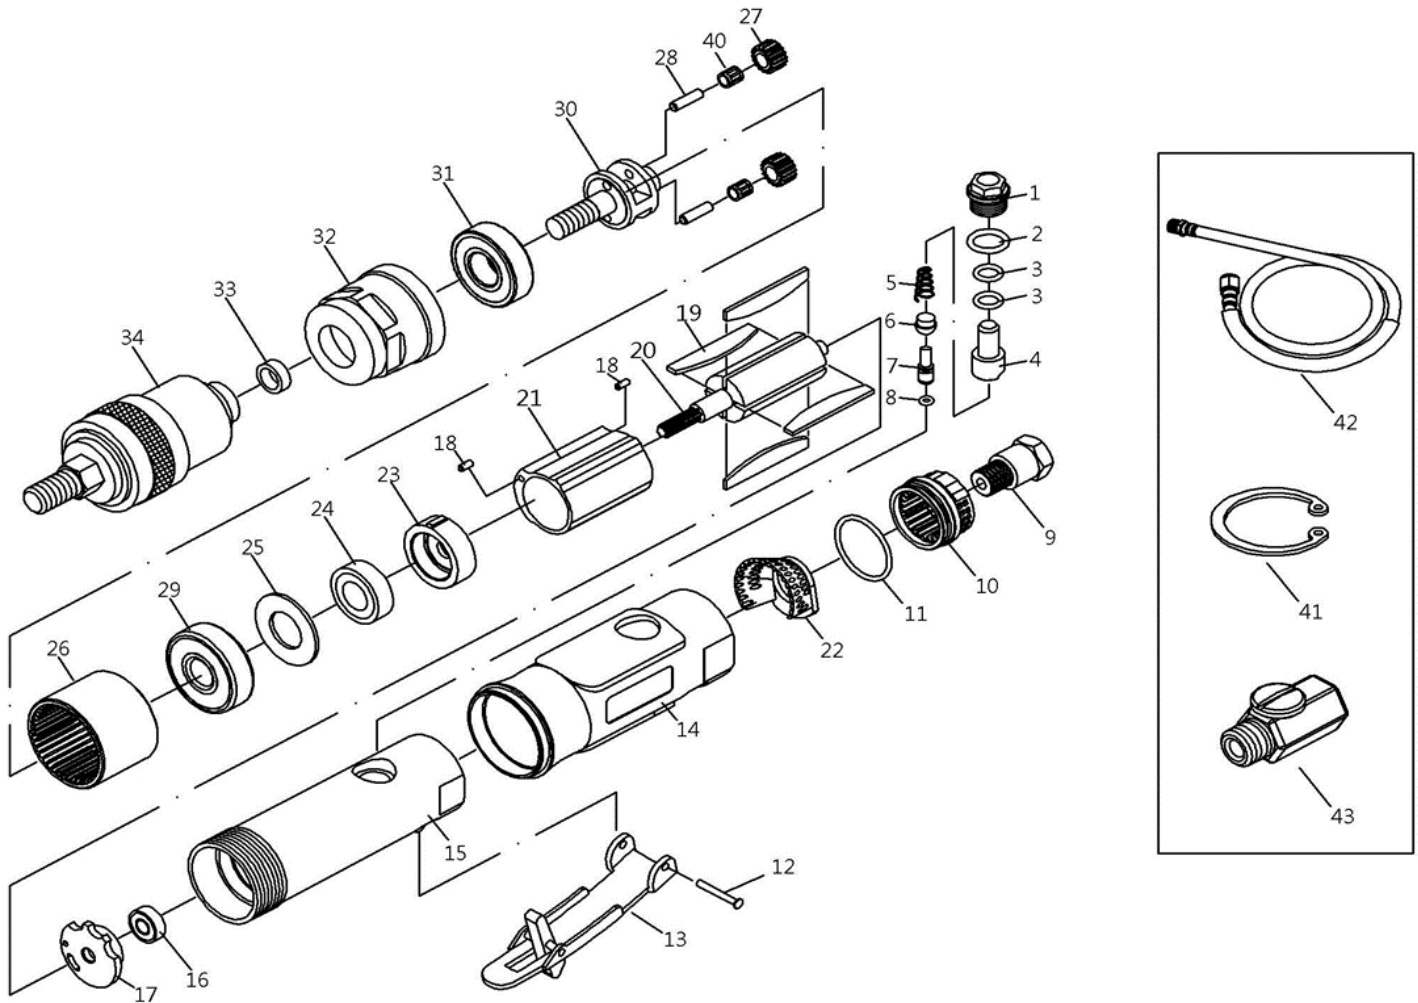

APT740 - Tyre Buffer

Ref	PCL Part No	Description	Qty
01	APS740/01	Screw	1
02	APS740/02	O-ring (P12)	1
03	APS740/03	O-ring (P8)	2
04	APS740/04	Air regulator	1
05	APS740/05	Spring	1
06	APS740/06	Valve stem bushing	1
07	APS740/07	Valve stem	1
08	APS740/08	O-ring	1
09	APS740/09	Air inlet	1
10	APS740/10	Exhaust sleeve	1
11	APS740/11	O-ring (26.7*1.78)	1
12	APS740/12	Spring pin	1
13	APS740/13	Lever	1
14	APS740/14	Protecting rubber	1
15	APS740/15	Housing	1
16	APS740/16	Bearing (696ZZ)	1
17	APS740/17	Rear plate	1
18	APS740/18	Pin	2
19	APS740/19	Rotor blade	4

Ref	PCL Part No	Description	Qty
20	APS740/20	Rotor (9T)	1
21	APS740/21	Cylinder	1
22	APS740/22	Cone muffler	1
23	APS740/23	Front plate	1
24	APS740/24	Bearing (608ZZ)	1
25	APS740/25	Washer	1
26	APS740/26	Thread ring gear	1
27	APS740/27	Idler gear (16T)	2
28	APS740/28	Idler gear pin	2
29	APS740/29	Bearing (6001Z)	1
30	APS740/30	Gear plate	1
31	APS740/31	Bearing (6200ZZ)	1
32	APS740/32	Clamp nut	1
33	APS740/33	Washer	1
34	APS740/34	Shaft sleeve	1
40	APS740/40	Needle bearing	2
41	APS740/41	Snap ring (ISTW-30)	1
42	APS740/42	Rubber hose	1
43	APS740/43	Regulator	1